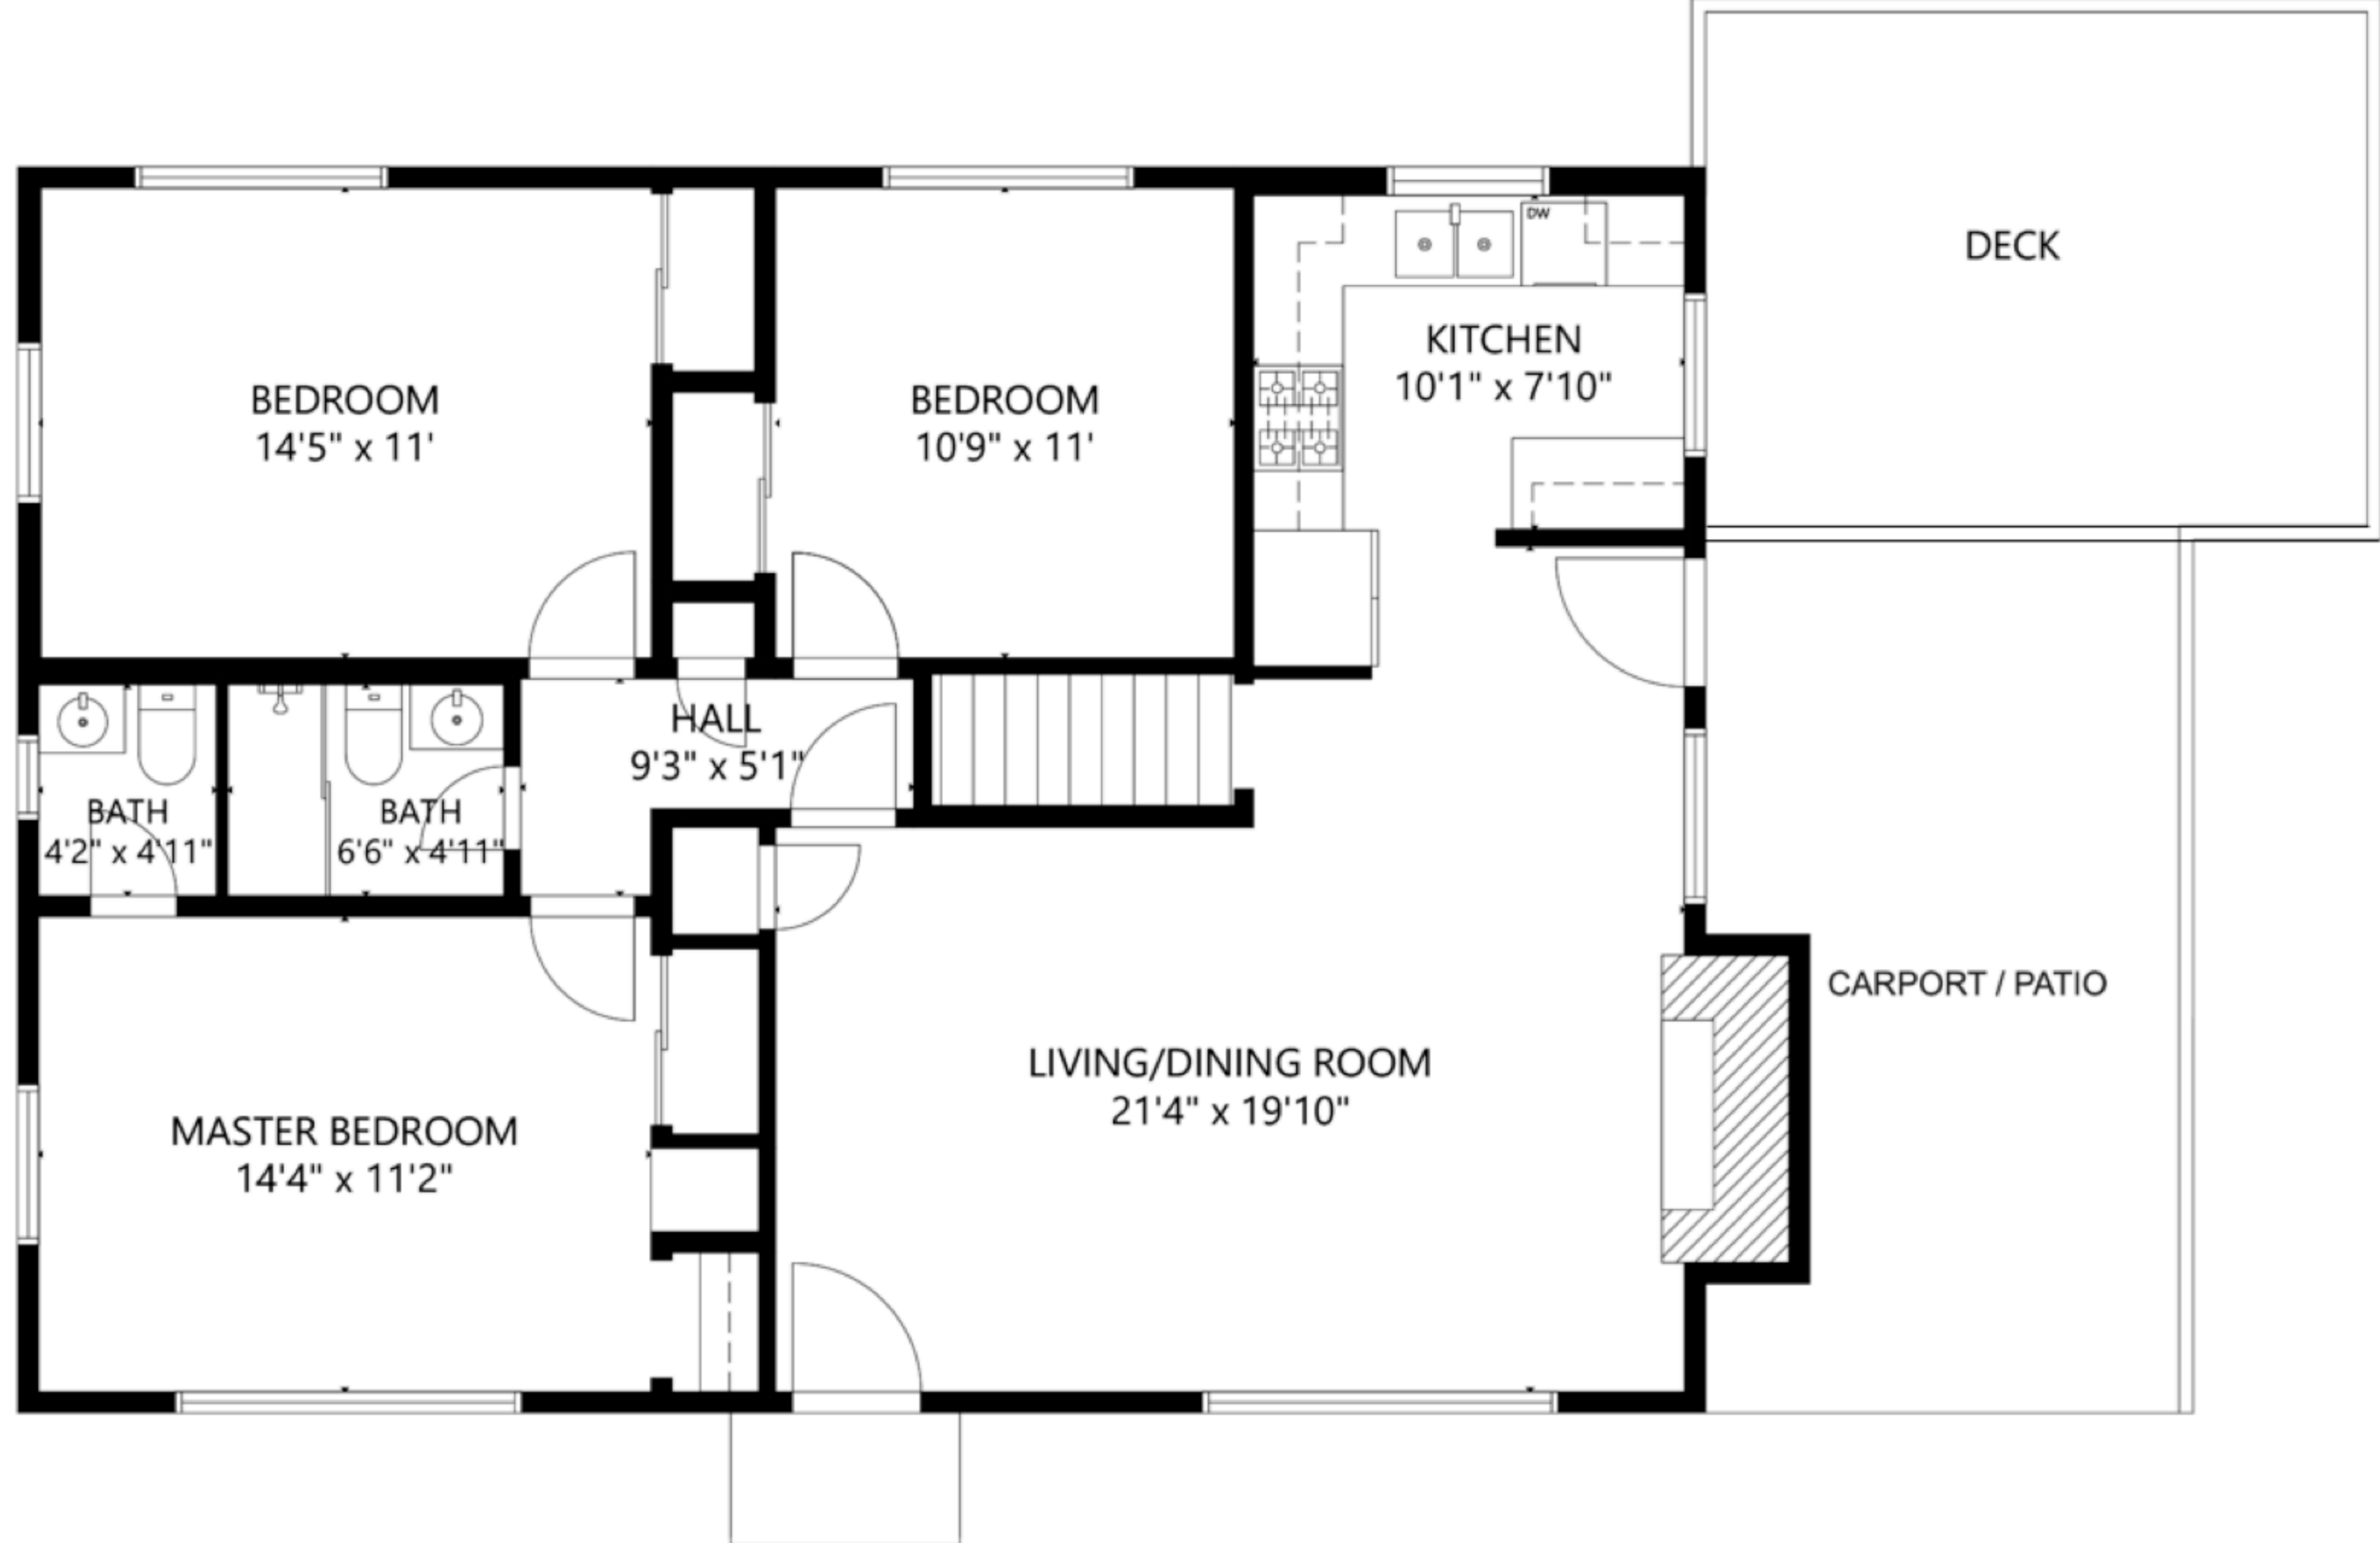

3604 Embassy Lane, Fairfax, VA 22030

FLOOR 1

GROSS INTERNAL AREA

TOTAL: 2,156 sq ft

FLOOR 1: 1,050 sq ft, FLOOR 2: 1,106 sq ft

SIZE AND DIMENSIONS ARE APPROXIMATE, ACTUAL MAY VARY.