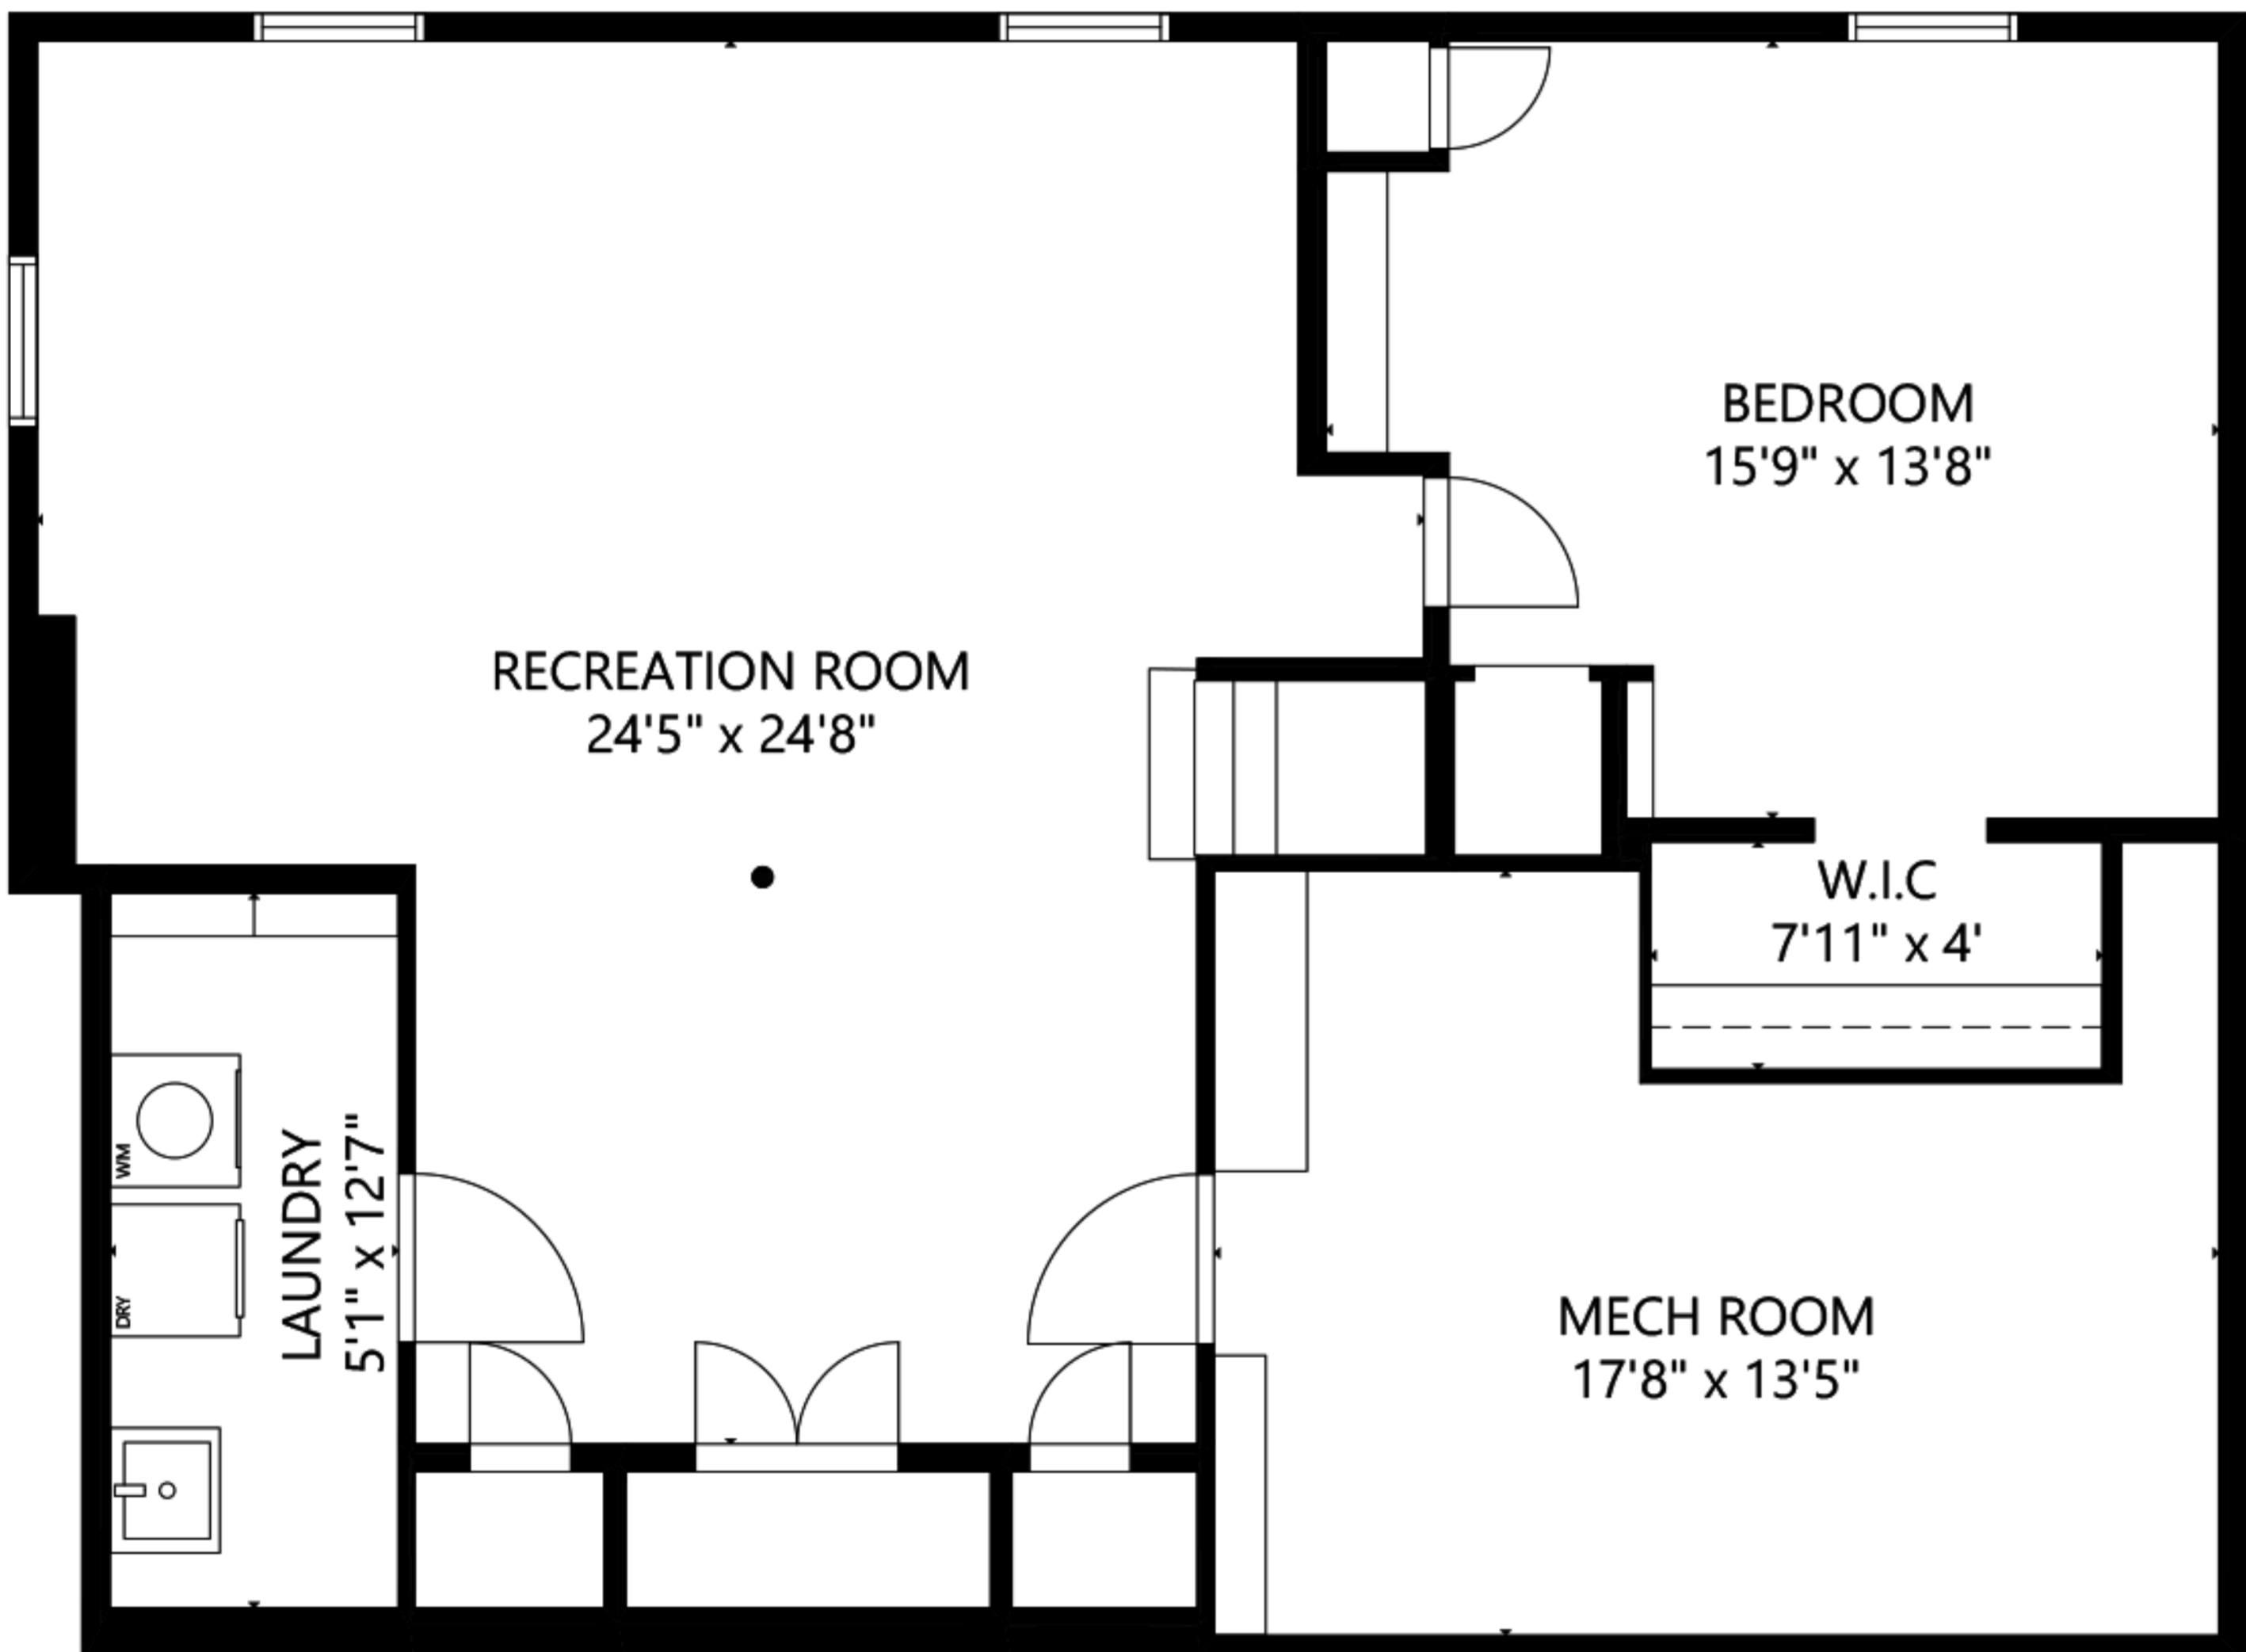

3604 Embassy Lane, Fairfax, VA 22030

FLOOR 1

GROSS INTERNAL AREA

TOTAL: 2,156 sq ft

FLOOR 1: 1,050 sq ft, FLOOR 2: 1,106 sq ft

SIZE AND DIMENSIONS ARE APPROXIMATE, ACTUAL MAY VARY.