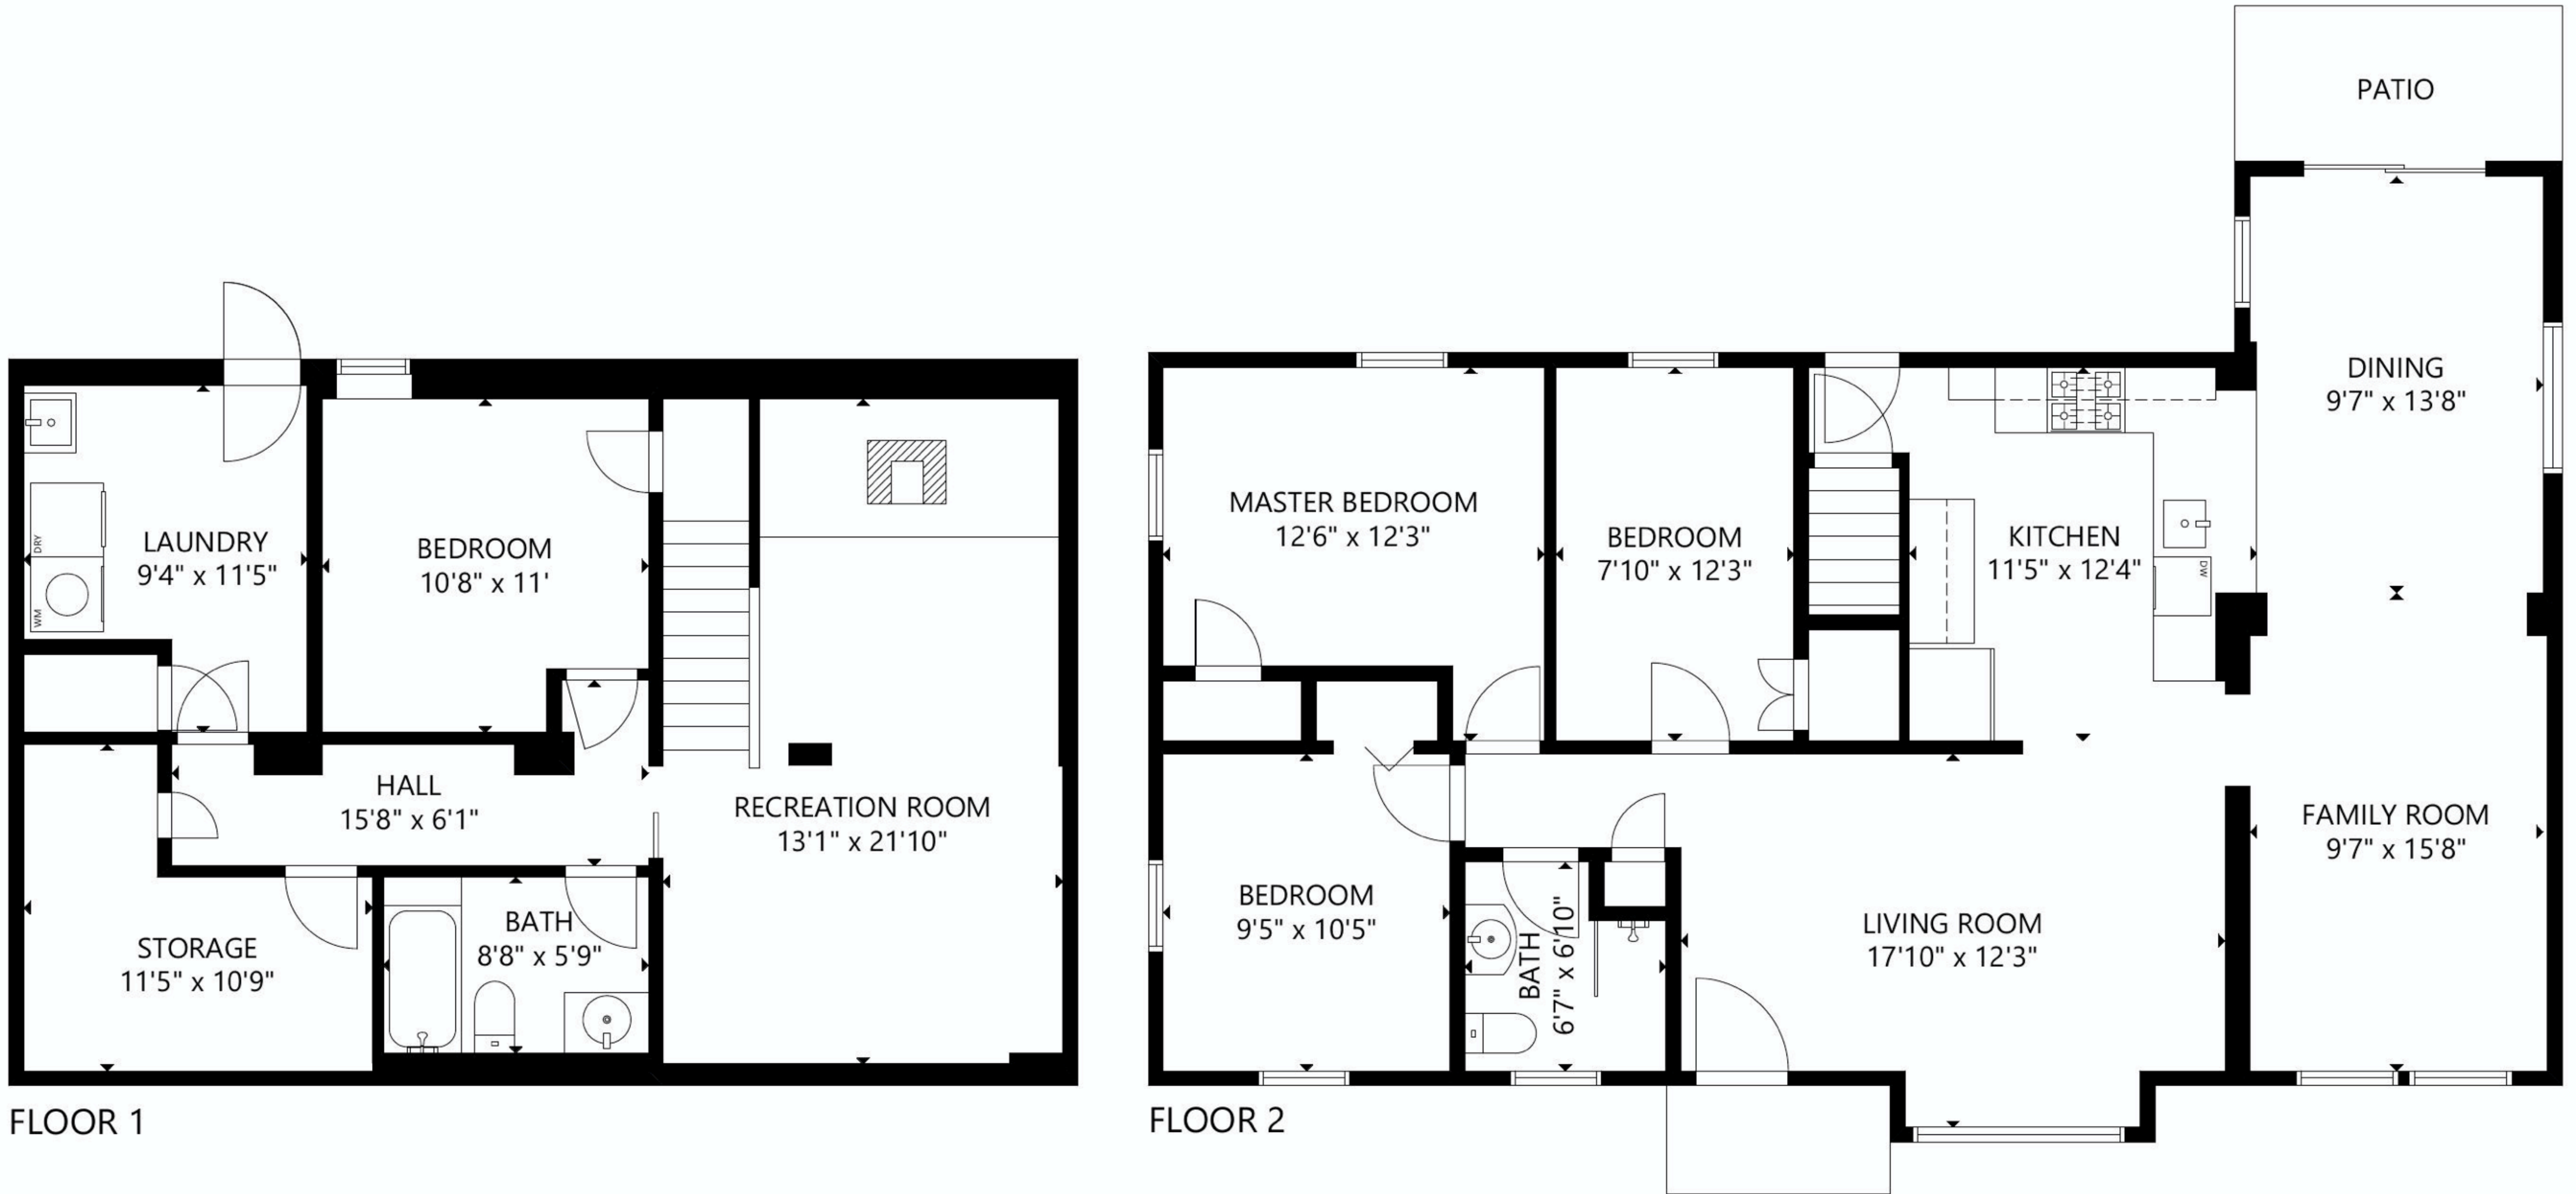

2522 Forest Glen Rd, Silver Spring, MD 20910

SIZE AND DIMENSIONS ARE APPROXIMATE, ACTUAL MAY VARY.